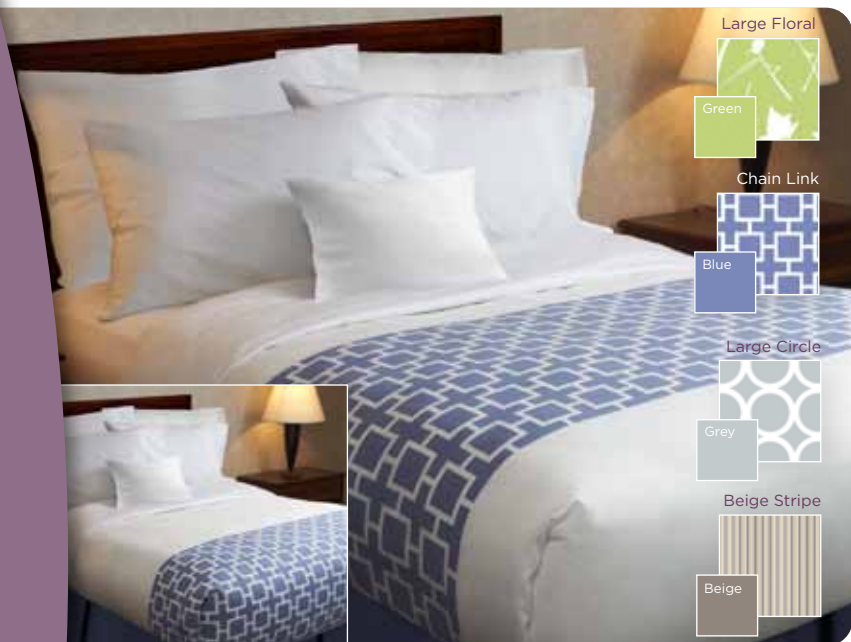

1888 MILLS
Weaving a Better World™

1888 Mills Beyond™ Impressions
Decorative Printed Top Sheet
Bedding Program

BEYOND
COLLECTION

Go BEYOND — the performance of traditional fabrics
Go BEYOND — 100x washes in Commercial laundering
Go BEYOND — the industry standard with unparalleled
top sheet innovation

- Patent Pending 2-in-1 top of bed concept that combines a traditional bed scarf and top sheet
- Bed Scarf is printed onto top sheet using a colorfast technique that can withstand Commercial laundering
- Concept saves money by eliminating the purchase and laundering of a separate bed scarf
- Endless design flexibility
- Top sheet design can be used in the bed scarf position or as an end cap
- Made with 100% Polyester with JetSpun™ technology yarns that are abrasion and wrinkle resistant with a quicker dry time than natural fibers
- Coordinating bed skirt is fitted to prevent shifting - available in each solid colorway

Beyond™ Impressions
Bedding

www.1888mills.com

1888 MILLS

Weaving a Better World™